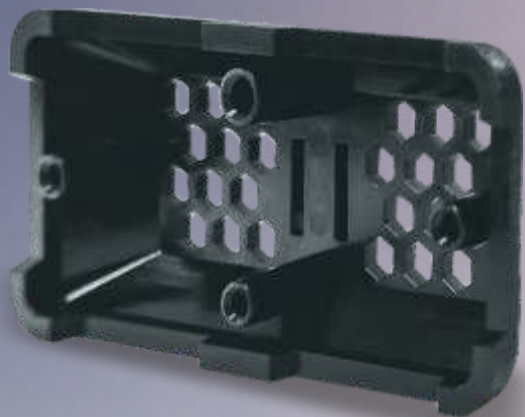

THE LID CAN BE MADE IN
AN INDIVIDUAL **3D** SHAPE

PLASTIC COVER
Marking options

Domed
sticker

UP TO
45
DAYS

**POLYMER FRAGRANCE
ELEMENT**

Types of scents (p.31)

CLASSIC SOLID

Elastyczny uchwyt