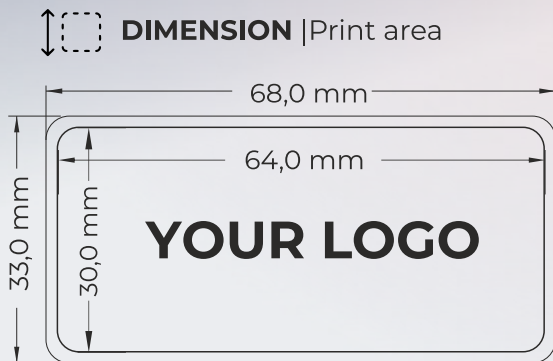

CLASSIC SOLID

Plastikowa ubudowa
czarny kolor