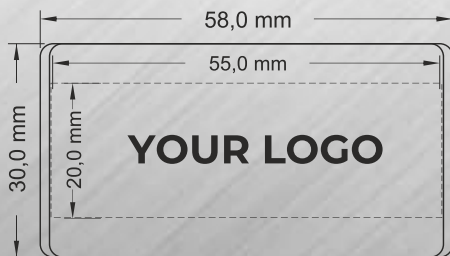

PREMIUM ALUMINIUM

DIMENSION
Print/engraver area